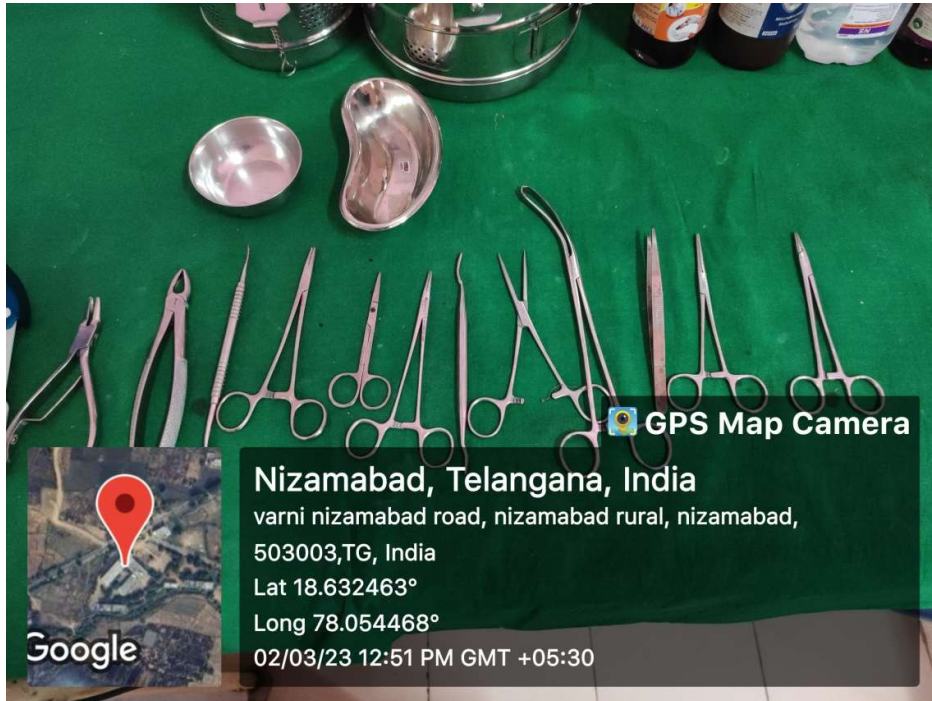

ARMAMENTARIUM

Barab A.

PRINCIPAL
Meghna Institute of Dental Sciences
MALLARAM (V), NIZAMABAD